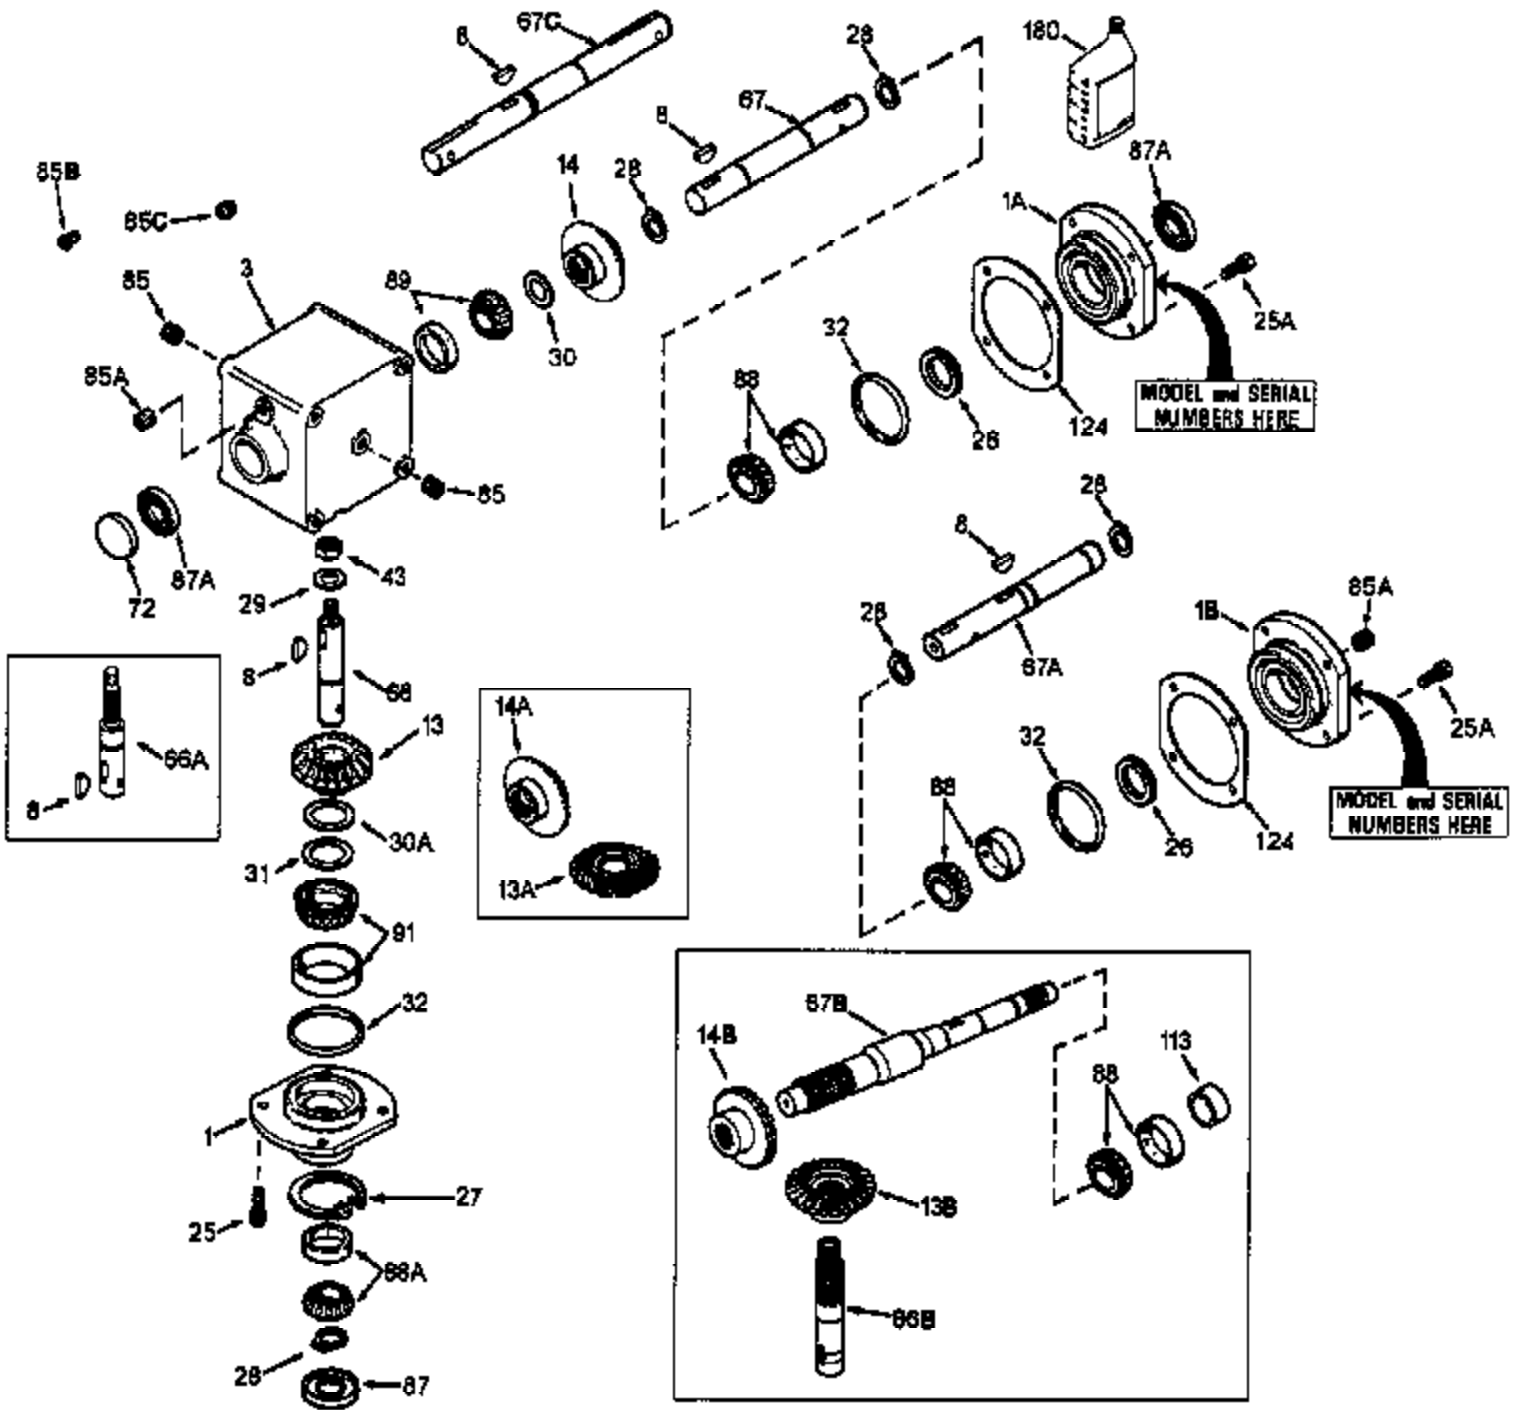

JOIST

DAS ORIGINAL

ILLUSTRATION SHOWS TYPICAL PARTS ONLY. ORDER BY PART NUMBER. PARTS NOT LISTED ARE SUPPLIED BY OEM.

Ref #	Part Number	Qty	Description
	794339		RA Drive Head Ass'y (Incl. 1 thru 124)
1A	786105		Retainer Cap
1	786104A		Retainer Cap
3	770076		Right Angle Drive Housing
8	792114		Woodruff Key No. 807
13	778170		Bevel Gear (23 teeth)
14	778174		Bevel Gear (26 teeth)
25A	792037		Screw, 5/16-18 x 1"
25	792037		Screw, 5/16-18 x 1"
26	780137		Load Ring
27	792112		Retaining Ring
28	792113		Retaining Ring
29	792115	1100-1100-006	Flat Washer
30	780131	Peerless	Shim
31	780138		Shim
32	788063		"O" Ring
43	792110A		Hex Jam Nut, 3/4-16
66	776221		Input Shaft (4-7/8" long)
67	776222		Output Shaft (7-17/32" long)
72	792111		Plug
85A	792039		Pipe Plug, 1/8"
85C	792118		Relief Valve
85	792116		Pipe Plug, 1/4-18
87	788064		Oil Seal
87A	788065		Oil Seal
88A	780132		Bearing & Cup Ass'y (SEE REPAIR MANUA L)
88	780132		Bearing & Cup Ass'y (SEE REPAIR MANUA L)
89	780132		Bearing & Cup Ass'y (SEE REPAIR MANUA L)
91	780134		Bearing & Cup Ass'y (SEE REPAIR MANUA L)
124	780136		Retainer Cap Shim
180	730229A		Gear Oil 80W90